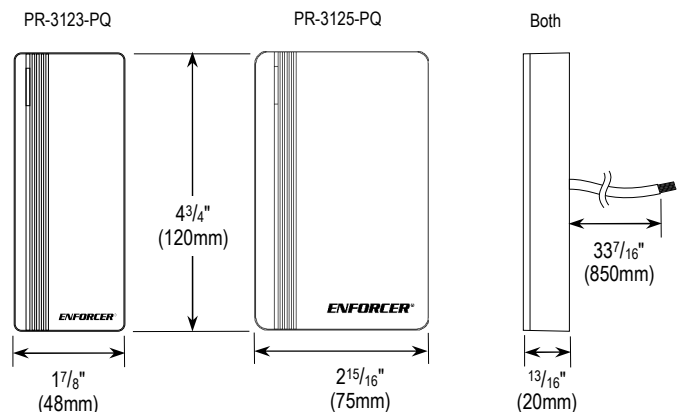

Dimensions:

Superior Electronics Corporation

No.10, Lane 31, Chongde St., Sinyi District, Taipei City 110, Taiwan

Tel:886-2-2378-6161 • Fax:886-2-2378-6163

E-mail: info@superior-elec.com • Website: www.enforcer.com.tw

Copyright © 2019 Superior Electronics Corporation. All rights reserved.
All trademarks are the property of Superior Electronics Corporation or their respective owners.
Superior Electronics Corporation's policy is one of continual development. For that reason, we reserve the right to change prices and specifications without notice. Superior Electronics Corporation is not responsible for misprints.

ENFORCER® SECO-LARM® CRIMEBUSTER® CBA® SLI®

PI_PR-312x-PQ_SEC_191115.docx